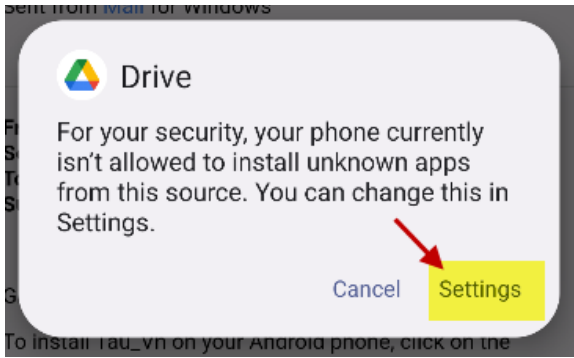

8. Once you clicked the Setting button, the following screen appears asking you to allow from this source.

9. Toggle the Allow from this source. Another dialog box appears. Click the Install button, as shown below