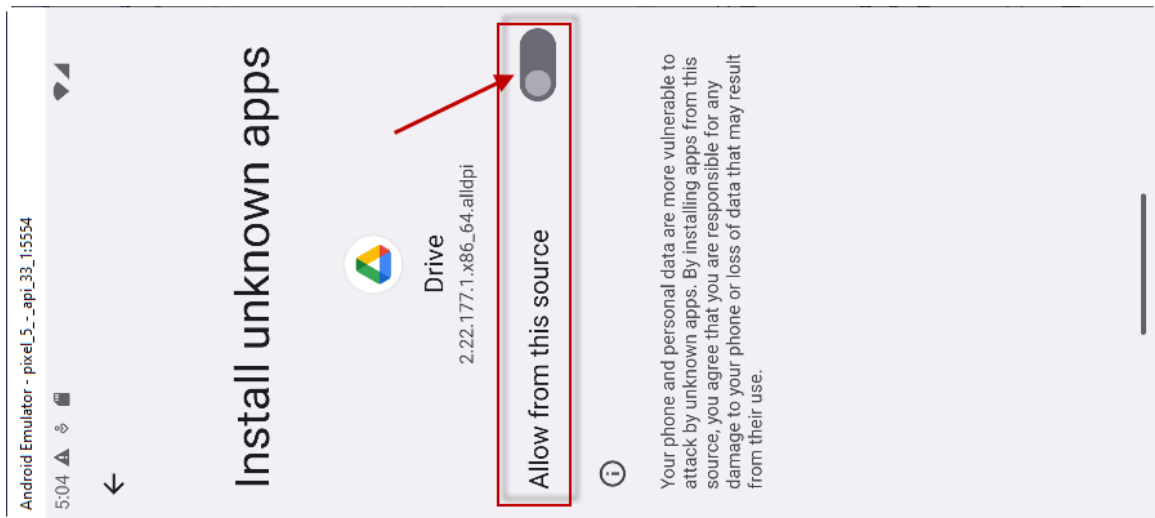

8. Once you clicked the Setting button, the following screen appears asking you to allow from this source.