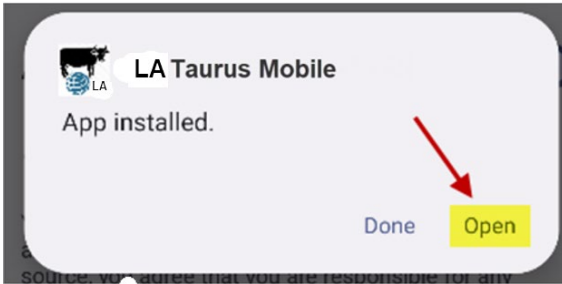

10. After the installation is complete, the following dialog box appears.

11. Click the Open button to open the app

12. You can run the app in two languages: English or Lao. Follow instructions in the tutorial on how to use the app.