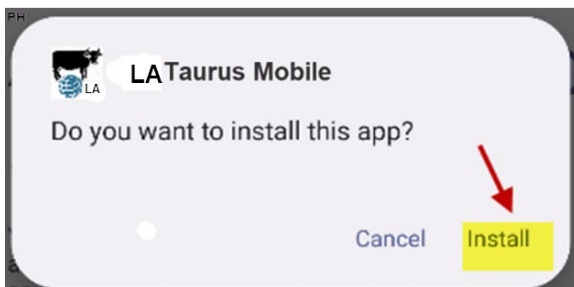

9. Toggle the Allow from this source. Another dialog box appears. Click the Install button, as shown below